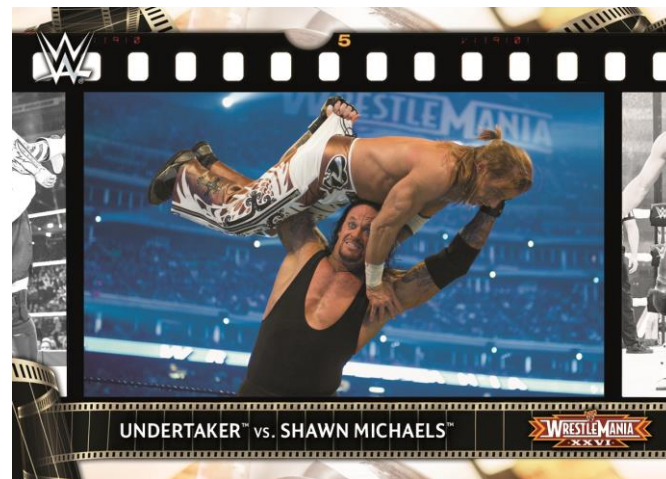

WrestleMania® Match Film Strip Card

Topps *WWE®* *WrestleMania®*
available March 2021!

Solicitation subject to change. Final odds/Superstars subject to actual production runs.

2021 Topps WWE Road to WrestleMania