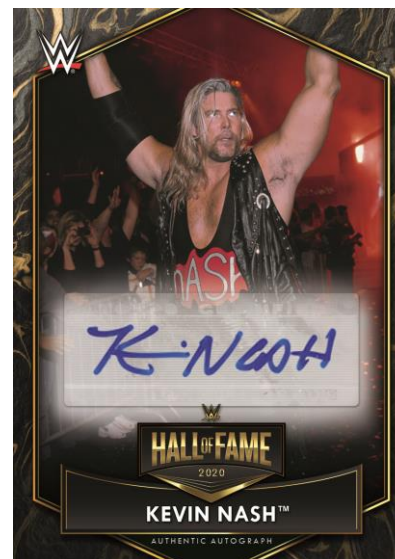

NEW! **WWE® Hall of Fame Tribute** – Spotlighting the greatest moments of the newest Hall of Fame inductee, the nWo.

Hall of Fame Tribute Insert

TOPPS

2021 Topps WWE® WrestleMania®

AUTOGRAPH CARDS

Collect autographs from the WWE Universe's favorites!

WrestleMania® Roster Autograph Parallels include:

Purple - numbered to 50

Blue - numbered to 25

Red - numbered to 10

Gold - numbered 1 of 1

Printing Plates – 4 colors, numbered 1 of 1

...And also rare Tag Team Autographs!

Parallels include:

Red - numbered to 10

Gold - numbered 1 of 1

NEW! Look for the special Hall of Fame Tribute autographs of former nWo members!

Autograph Card

Hall of Fame Autograph Card

TOPPS

2021 Topps WWE® WrestleMania®

RELIC CARDS

WrestleMania® History Mat Relics – featuring event-used ring mats from past *WrestleMania®* events

NEW! *WrestleMania®* Match Film Strips – Keeping in line with the *WrestleMania® 37* Hollywood theme, this subset commemorates the most memorable matches in *WrestleMania®* history, in a commemorative film strip card