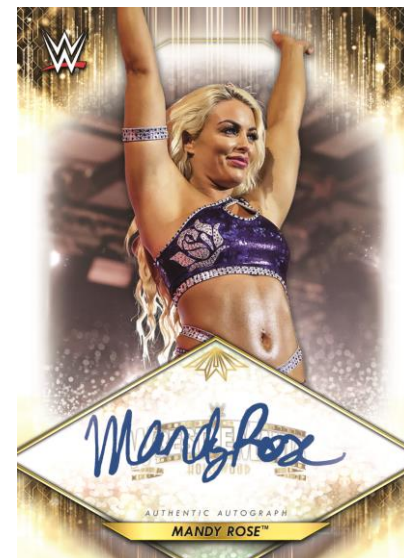

NEW! **WWE® Hall of Fame Tribute** – Spotlighting the greatest moments of the newest Hall of Fame inductee, the nWo.

Hall of Fame Tribute Insert

TOPPS

2021 Topps WWE® WrestleMania®

AUTOGRAPH CARDS

Collect autographs from the WWE Universe's favorites!

WrestleMania® Roster Autograph Parallels include:

Purple - numbered to 50

Blue - numbered to 25

Red - numbered to 10

Gold - numbered 1 of 1

Printing Plates – 4 colors, numbered 1 of 1

...And also rare Tag Team Autographs!

Parallels include:

Red - numbered to 10

Gold - numbered 1 of 1

NEW! Look for the special Hall of Fame Tribute autographs of former nWo members!

Autograph Card

Hall of Fame Autograph Card

TOPPS

2021 Topps WWE® WrestleMania®