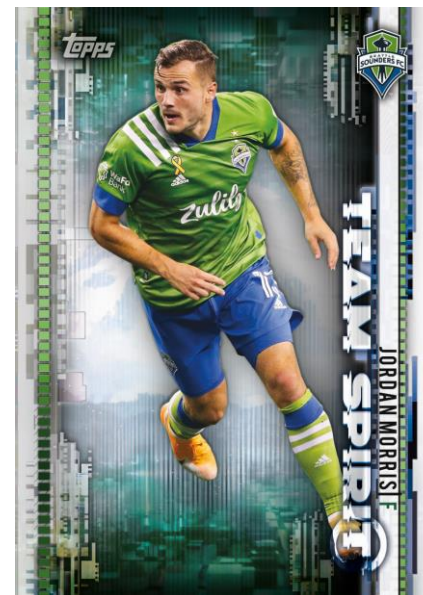

2021 TOPPS MAJOR LEAGUE SOCCER

INSERT CARDS CONTINUED

NEW! *Flags of Foundation – 1:4 Packs*

With the ever-expanding array of nationalities playing the beautiful game, check out this insert highlighting all the diversity that MLS has to offer.

- Red Parallel: sequentially #’d to 10.
- Black Parallel: numbered #’d 1-of-1.

NEW! *Team Spirit – 1:6 Packs*

With teams showcasing their hallmark playing styles while taking notes from the city they play in and the adoring fans they play for, collect this set commemorating the players that set the pace for each team.

- Red Parallel: sequentially #’d to 10.
- Black Parallel: numbered #’d 1-of-1.

Team Spirit Insert Card

Available April 2021!

Solicitation subject to change. Final odds/players subject to actual production runs.

® & © 2021 THE TOPPS COMPANY, INC. ALL RIGHTS RESERVED. TOPPS IS A REGISTERED TRADEMARK OF THE TOPPS COMPANY, INC. ©2021 MLS. MLS, the MLS logo, Major League Soccer and MLS team identifications used on or in connection with this product are trademarks, copyrights and other forms of intellectual property of Major League Soccer, L.L.C., are used by permission and may not be used, in whole or part, without the prior written consent of Major League Soccer, L.L.C. All rights reserved. © 2021 MLSPA, MLSPA logo, Major League Soccer Players Association, and MLS Players Association are trademarks and copyrights of the Major League Soccer Players Association. Player identities are granted from individual members of the MLSPA to the MLSPA for use in group licensing. All rights reserved. Topps does not, in any manner, make any representations as to whether its cards will attain any future value. NO PURCHASE NECESSARY. For a chance to get an autographed/relic insert card, see pack for details. Topps has authorized only the packaging and distribution of sequentially numbered cards stated on the card, but cannot guarantee that counterfeit or unauthorized cards will not exist. Although these players have agreed to provide these cards to Topps, we cannot guarantee that all autographs and/or relics will be received in time for inclusion in this product. In the event of unavailability, Topps reserves the right to substitute an alternative and/or relic card