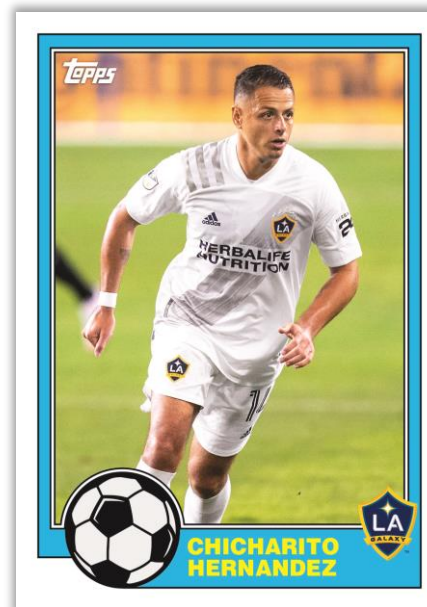

2021 TOPPS MAJOR LEAGUE SOCCER

INSERT CARDS

NEW! *Big City Strikers* – 1:144 Packs

The heartbeat of a city, the pride of ultras, these players exemplify what it means to put on the kit and represent the crowd they play for.

- Red Parallel: sequentially #’d to 10.
- Black Parallel: numbered #’d 1-of-1.

NEW! *1981 Topps* – 1:6 Packs

Pulling from one of classic 1981 Topps set designs, find your favorite players and rookie phenoms from around the league.

- Red Parallel: sequentially #’d to 10.
- Black Parallel: numbered #’d 1-of-1.

1981 Topps Card