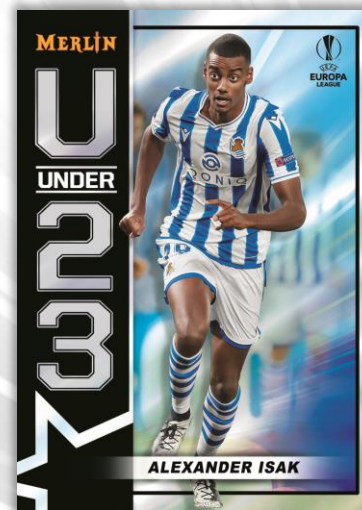

U-23 Stars Insert Card