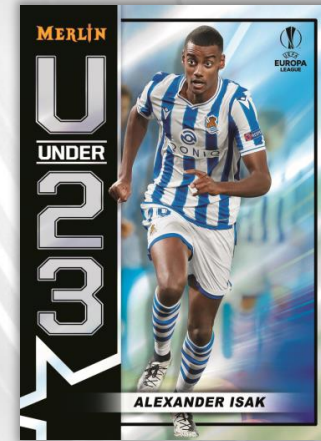

Wizards of the Pitch – 1:9 Packs

While the stars of tomorrow are honing their craft, these veterans have mastered the game with footwork and finesse that can only be described as magical.

- Gold Refractor Parallel: sequentially #’d to 50.
- Orange Refractor Parallel: sequentially #’d to 25.
- Red Refractor Parallel: sequentially #’d to 10.
- SuperFractor Parallel: numbered #’d 1-of-1.

Ageless Alchemy – 1:18 Packs

A mixture of legends and current greats, this insert showcases some of the game’s finest who never seem to age.

- Gold Refractor Parallel: sequentially #’d to 50.
- Orange Refractor Parallel: sequentially #’d to 25.
- Red Refractor Parallel: sequentially #’d to 10.
- SuperFractor Parallel: numbered #’d 1-of-1.