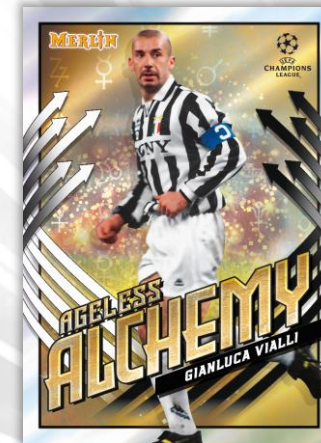

Ageless Alchemy Card